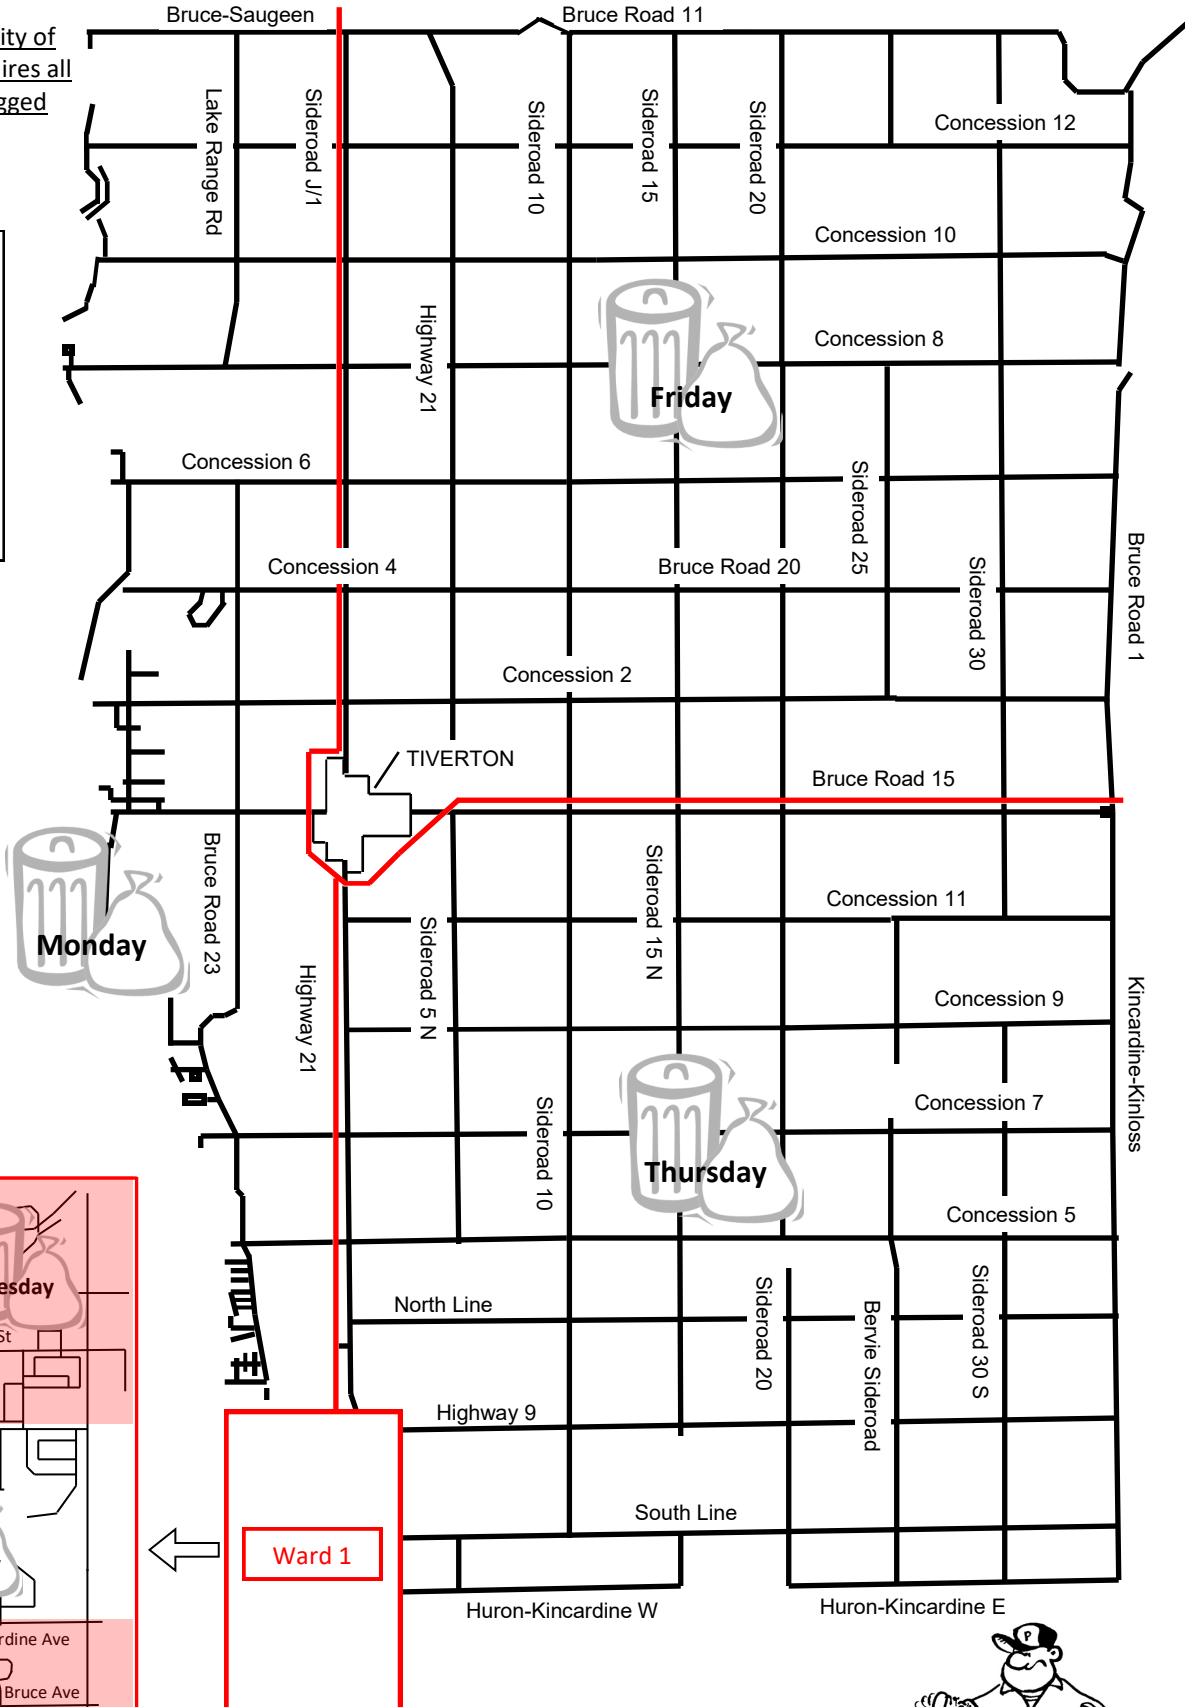

Kincardine, Municipality of

Please place waste out for collection by 8 a.m.

The Municipality of Kincardine requires all bags to be tagged

Public Holidays: Please consult our website, www.brucerecycling.com, for changes to your garbage collection the weeks of:

New Year's Day
Christmas Day

All other holidays, garbage is collected on the regular day.

Inquiries:
519.797.5557
800.794.9770

Ward 1 - Detail map

Seasonal Roads: Service to these areas between May 1 - October 31