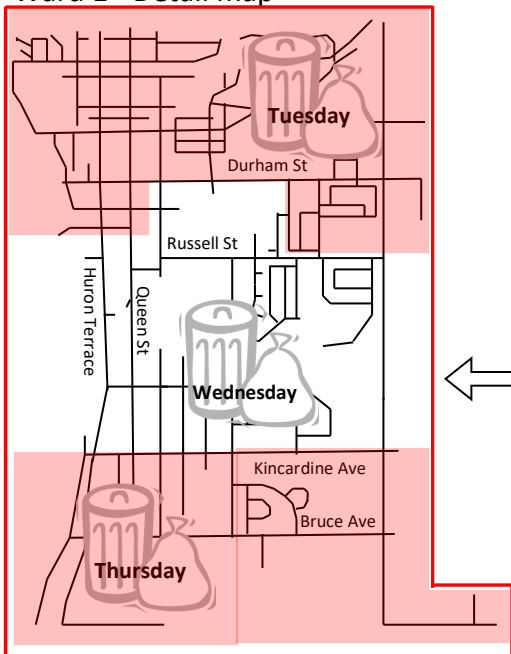

Kincardine, Municipality of

Please place waste out for collection by 8 a.m.

The Municipality of Kincardine requires all bags to be tagged

Public Holidays: Please consult our website, www.brucerecycling.com, for changes to your garbage collection the weeks of:

New Year's Day
Christmas Day

All other holidays, garbage is collected on the regular day.

Inquiries:
519.797.5557
800.794.9770

Ward 1 - Detail map

Seasonal Roads: Service to these areas between May 1 - October 31